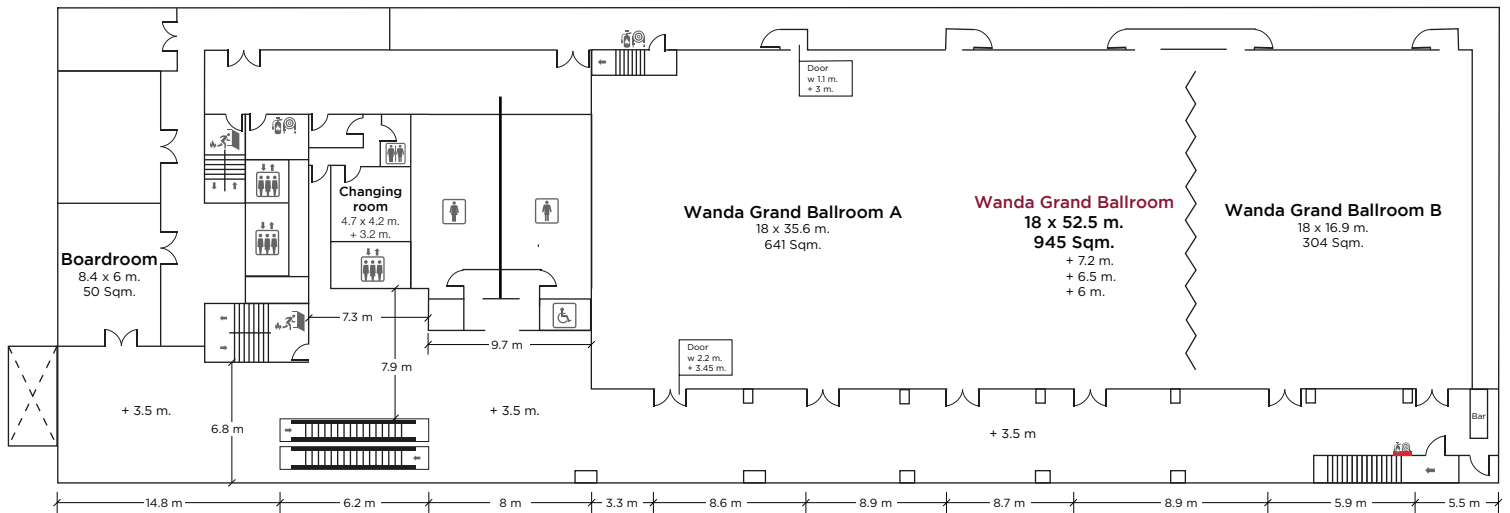

Conference rooms

Meeting rooms	Width (Metre)	Length (Metre)	Height (Metre)	Sqm. (Metre)
5th floor				
Wanda Grand Ballroom A	18	35.6	7	641
Wanda Grand Ballroom B	18	16.9	7	304
Wanda Grand Ballroom	18	52.5	7	945
4th floor				
Clover	8.3	16	4.5	130
Cosmos	9.2	17	4.5	130
Camellia	8.5	9	4.5	96
3rd floor				
Blueberry	9.2	13.8	4.5	130
Basil	8.3	23.4	4.5	192
Buttercup	8.3	11	4.5	96
2nd floor				
Angela	9.2	13.7	4.5	128
Acacia	8.5	11	4.5	95

Meeting rooms	Theatre	Classroom	U-Shape	Hollow Square	Cocktail	Round Table
5th floor						
Wanda Grand Ballroom A	450 - 800	160 - 350	100 - 190	-	350 - 600	250 - 450
Wanda Grand Ballroom B	150 - 400	80 - 150	55 - 95	-	200 - 300	150 - 200
Wanda Grand Ballroom	850 - 1,200	360 - 500	190 - 285	-	500 - 900	500 - 650
4th floor						
Clover	80 - 140	45 - 65	15 - 25	20 - 30	100 - 120	60 - 100
Cosmos	80 - 150	45 - 80	25 - 35	30 - 40	100 - 150	60 - 120
Camellia	50 - 70	15 - 40	15 - 35	15 - 30	50	40 - 60
3rd floor						
Blueberry	80 - 140	45 - 65	25 - 50	30 - 50	100 - 150	60 - 100
Basil	100 - 250	60 - 120	35 - 50	40 - 60	150 - 200	100 - 150
Buttercup	50 - 70	15 - 40	15 - 40	15 - 30	50	40 - 60
2nd floor						
Angela	80 - 140	45 - 65	25 - 50	30 - 50	100 - 150	60 - 100
Acacia	50 - 70	15 - 40	15 - 40	15 - 30	50	40 - 60

Room Rental Charge	Angela	Acacia	Blueberry	Basil	Buttercup	Clover	Cosmos	Camellia	Wanda Grand Ballroom A	Wanda Grand Ballroom B	Wanda Grand Ballroom
Exhibitions											
Full day	40,000	30,000	40,000	60,000	30,000	40,000	40,000	30,000	150,000	80,000	200,000
Half-Day	30,000	20,000	30,000	40,000	20,000	30,000	30,000	20,000	80,000	50,000	150,000
Breakout room	20,000	10,000	20,000	30,000	10,000	20,000	20,000	10,000	-	-	-
Additional per Hour Subj.to availability	7,500	5,000	7,500	10,000	5,000	7,500	7,500	5,000	37,500	20,000	50,000

5th Floor Wanda Grand Ballroom

4th Floor

3rd Floor

2nd Floor

Door Entrance	Width (Metre)	Height (Metre)
Function rooms 2 nd - 4 th Floor	1.28	2.36
Wanda Grand Ballroom	2.20	3.45
Parking Entrance	1.80	1.96