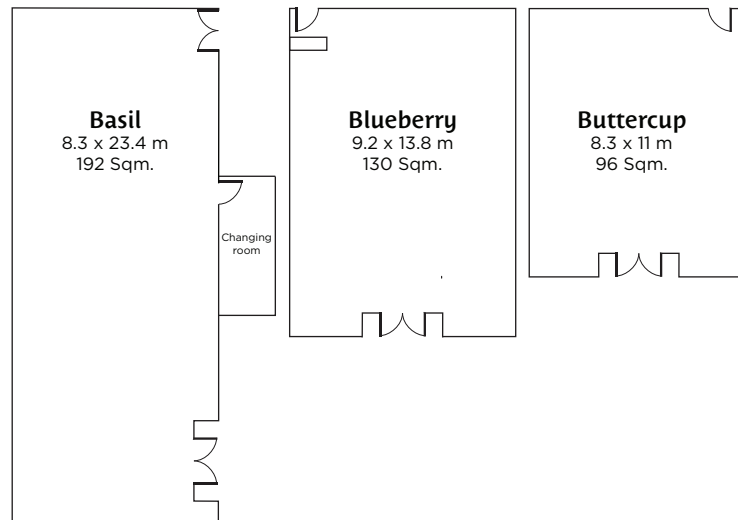

Meeting rooms	Theatre	Classroom	U-Shape	Hollow Square	Cocktail	Round Table
5th floor						
Wanda Grand Ballroom A	450 - 800	160 - 350	100 - 190	-	350 - 600	250 - 450
Wanda Grand Ballroom B	150 - 400	80 - 150	55 - 95	-	200 - 300	150 - 200
Wanda Grand Ballroom	850 - 1,200	360 - 500	190 - 285	-	500 - 900	500 - 650
4th floor						
Clover	80 - 140	45 - 65	15 - 25	20 - 30	100 - 120	60 - 100
Cosmos	80 - 150	45 - 80	25 - 35	30 - 40	100 - 150	60 - 120
Camellia	50 - 70	15 - 40	15 - 35	15 - 30	50	40 - 60
3rd floor						
Blueberry	80 - 140	45 - 65	25 - 50	30 - 50	100 - 150	60 - 100
Basil	100 - 250	60 - 120	35 - 50	40 - 60	150 - 200	100 - 150
Buttercup	50 - 70	15 - 40	15 - 40	15 - 30	50	40 - 60
2nd floor						
Angela	80 - 140	45 - 65	25 - 50	30 - 50	100 - 150	60 - 100
Acacia	50 - 70	15 - 40	15 - 40	15 - 30	50	40 - 60

Room Rental Charge	Angela	Acacia	Blueberry	Basil	Buttercup	Clover	Cosmos	Camellia	Wanda Grand Ballroom A	Wanda Grand Ballroom B	Wanda Grand Ballroom
Exhibitions											
Full day	40,000	30,000	40,000	60,000	30,000	40,000	40,000	30,000	150,000	80,000	200,000
Half-Day	30,000	20,000	30,000	40,000	20,000	30,000	30,000	20,000	80,000	50,000	150,000
Breakout room	20,000	10,000	20,000	30,000	10,000	20,000	20,000	10,000	-	-	-
Additional per Hour Subj.to availability	7,500	5,000	7,500	10,000	5,000	7,500	7,500	5,000	37,500	20,000	50,000

5th Floor Wanda Grand Ballroom

4th Floor

3rd Floor

2nd Floor

Door Entrance	Width (Metre)	Height (Metre)
Function rooms 2 nd - 4 th Floor	1.28	2.36
Wanda Grand Ballroom	2.20	3.45
Parking Entrance	1.80	1.96