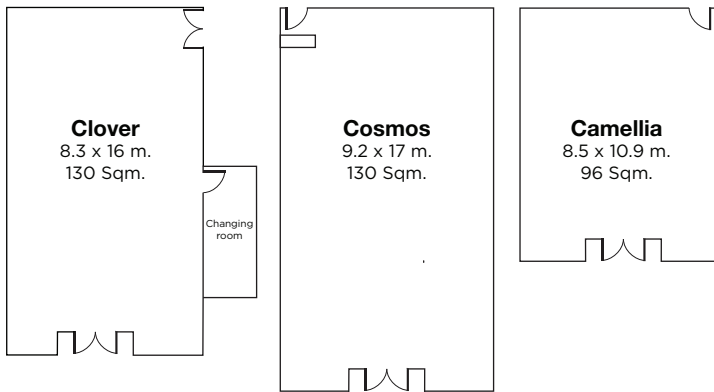

Conference rooms

Meeting rooms	Width (Metre)	Length (Metre)	Height (Metre)	Sqm. (Metre)
5th floor				
Wanda Grand Ballroom A	18	35.6	7	641
Wanda Grand Ballroom B	18	16.9	7	304
Wanda Grand Ballroom	18	52.5	7	945
4th floor				
Clover	8.3	16	4.5	130
Cosmos	9.2	17	4.5	130
Camellia	8.5	9	4.5	96
3rd floor				
Blueberry	9.2	13.8	4.5	130
Basil	8.3	23.4	4.5	192
Buttercup	8.3	11	4.5	96
2nd floor				
Angela	9.2	13.7	4.5	128
Acacia	8.5	11	4.5	95

Meeting rooms	Theatre	Classroom	U-Shape	Hollow Square	Cocktail	Round Table
5th floor						
Wanda Grand Ballroom A	450 - 800	160 - 350	100 - 190	-	350 - 600	250 - 450
Wanda Grand Ballroom B	150 - 400	80 - 150	55 - 95	-	200 - 300	150 - 200
Wanda Grand Ballroom	850 - 1,200	360 - 500	190 - 285	-	500 - 900	500 - 650
4th floor						
Clover	80 - 140	45 - 65	15 - 25	20 - 30	100 - 120	60 - 100
Cosmos	80 - 150	45 - 80	25 - 35	30 - 40	100 - 150	60 - 120
Camellia	50 - 70	15 - 40	15 - 35	15 - 30	50	40 - 60
3rd floor						
Blueberry	80 - 140	45 - 65	25 - 50	30 - 50	100 - 150	60 - 100
Basil	100 - 250	60 - 120	35 - 50	40 - 60	150 - 200	100 - 150
Buttercup	50 - 70	15 - 40	15 - 40	15 - 30	50	40 - 60
2nd floor						
Angela	80 - 140	45 - 65	25 - 50	30 - 50	100 - 150	60 - 100
Acacia	50 - 70	15 - 40	15 - 40	15 - 30	50	40 - 60

Room Rental Charge	Angela	Acacia	Blueberry	Basil	Buttercup	Clover	Cosmos	Camellia	Wanda Grand Ballroom A	Wanda Grand Ballroom B	Wanda Grand Ballroom
Exhibitions											
Full day	40,000	30,000	40,000	60,000	30,000	40,000	40,000	30,000	150,000	80,000	200,000
Half-Day	30,000	20,000	30,000	40,000	20,000	30,000	30,000	20,000	80,000	50,000	150,000
Breakout room	20,000	10,000	20,000	30,000	10,000	20,000	20,000	10,000	-	-	-
Additional per Hour Subj.to availability	7,500	5,000	7,500	10,000	5,000	7,500	7,500	5,000	37,500	20,000	50,000

5th Floor Wanda Grand Ballroom

4th Floor

3rd Floor

2nd Floor

Door Entrance	Width (Metre)	Height (Metre)
Function rooms 2 nd - 4 th Floor	1.28	2.36
Wanda Grand Ballroom	2.20	3.45
Parking Entrance	1.80	1.96