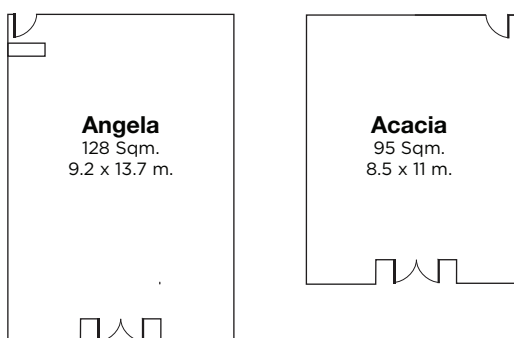

Conference rooms

Meeting rooms	Width (Metre)	Length (Metre)	Height (Metre)	Sqm. (Metre)
5th floor				
Wanda Grand Ballroom A	18	35.6	7	641
Wanda Grand Ballroom B	18	16.9	7	304
Wanda Grand Ballroom	18	52.5	7	945
4th floor				
Clover	8.3	16	4.5	130
Cosmos	9.2	17	4.5	130
Camellia	8.5	9	4.5	96
3rd floor				
Blueberry	9.2	13.8	4.5	130
Basil	8.3	23.4	4.5	192
Buttercup	8.3	11	4.5	96
2nd floor				
Angela	9.2	13.7	4.5	128
Acacia	8.5	11	4.5	95

5th Floor Wanda Grand Ballroom

4th Floor

3rd Floor

2nd Floor

Door Entrance	Width (Metre)	Height (Metre)
Function rooms 2 nd - 4 th Floor	1.28	2.36
Wanda Grand Ballroom	2.20	3.45
Parking Entrance	1.80	1.96